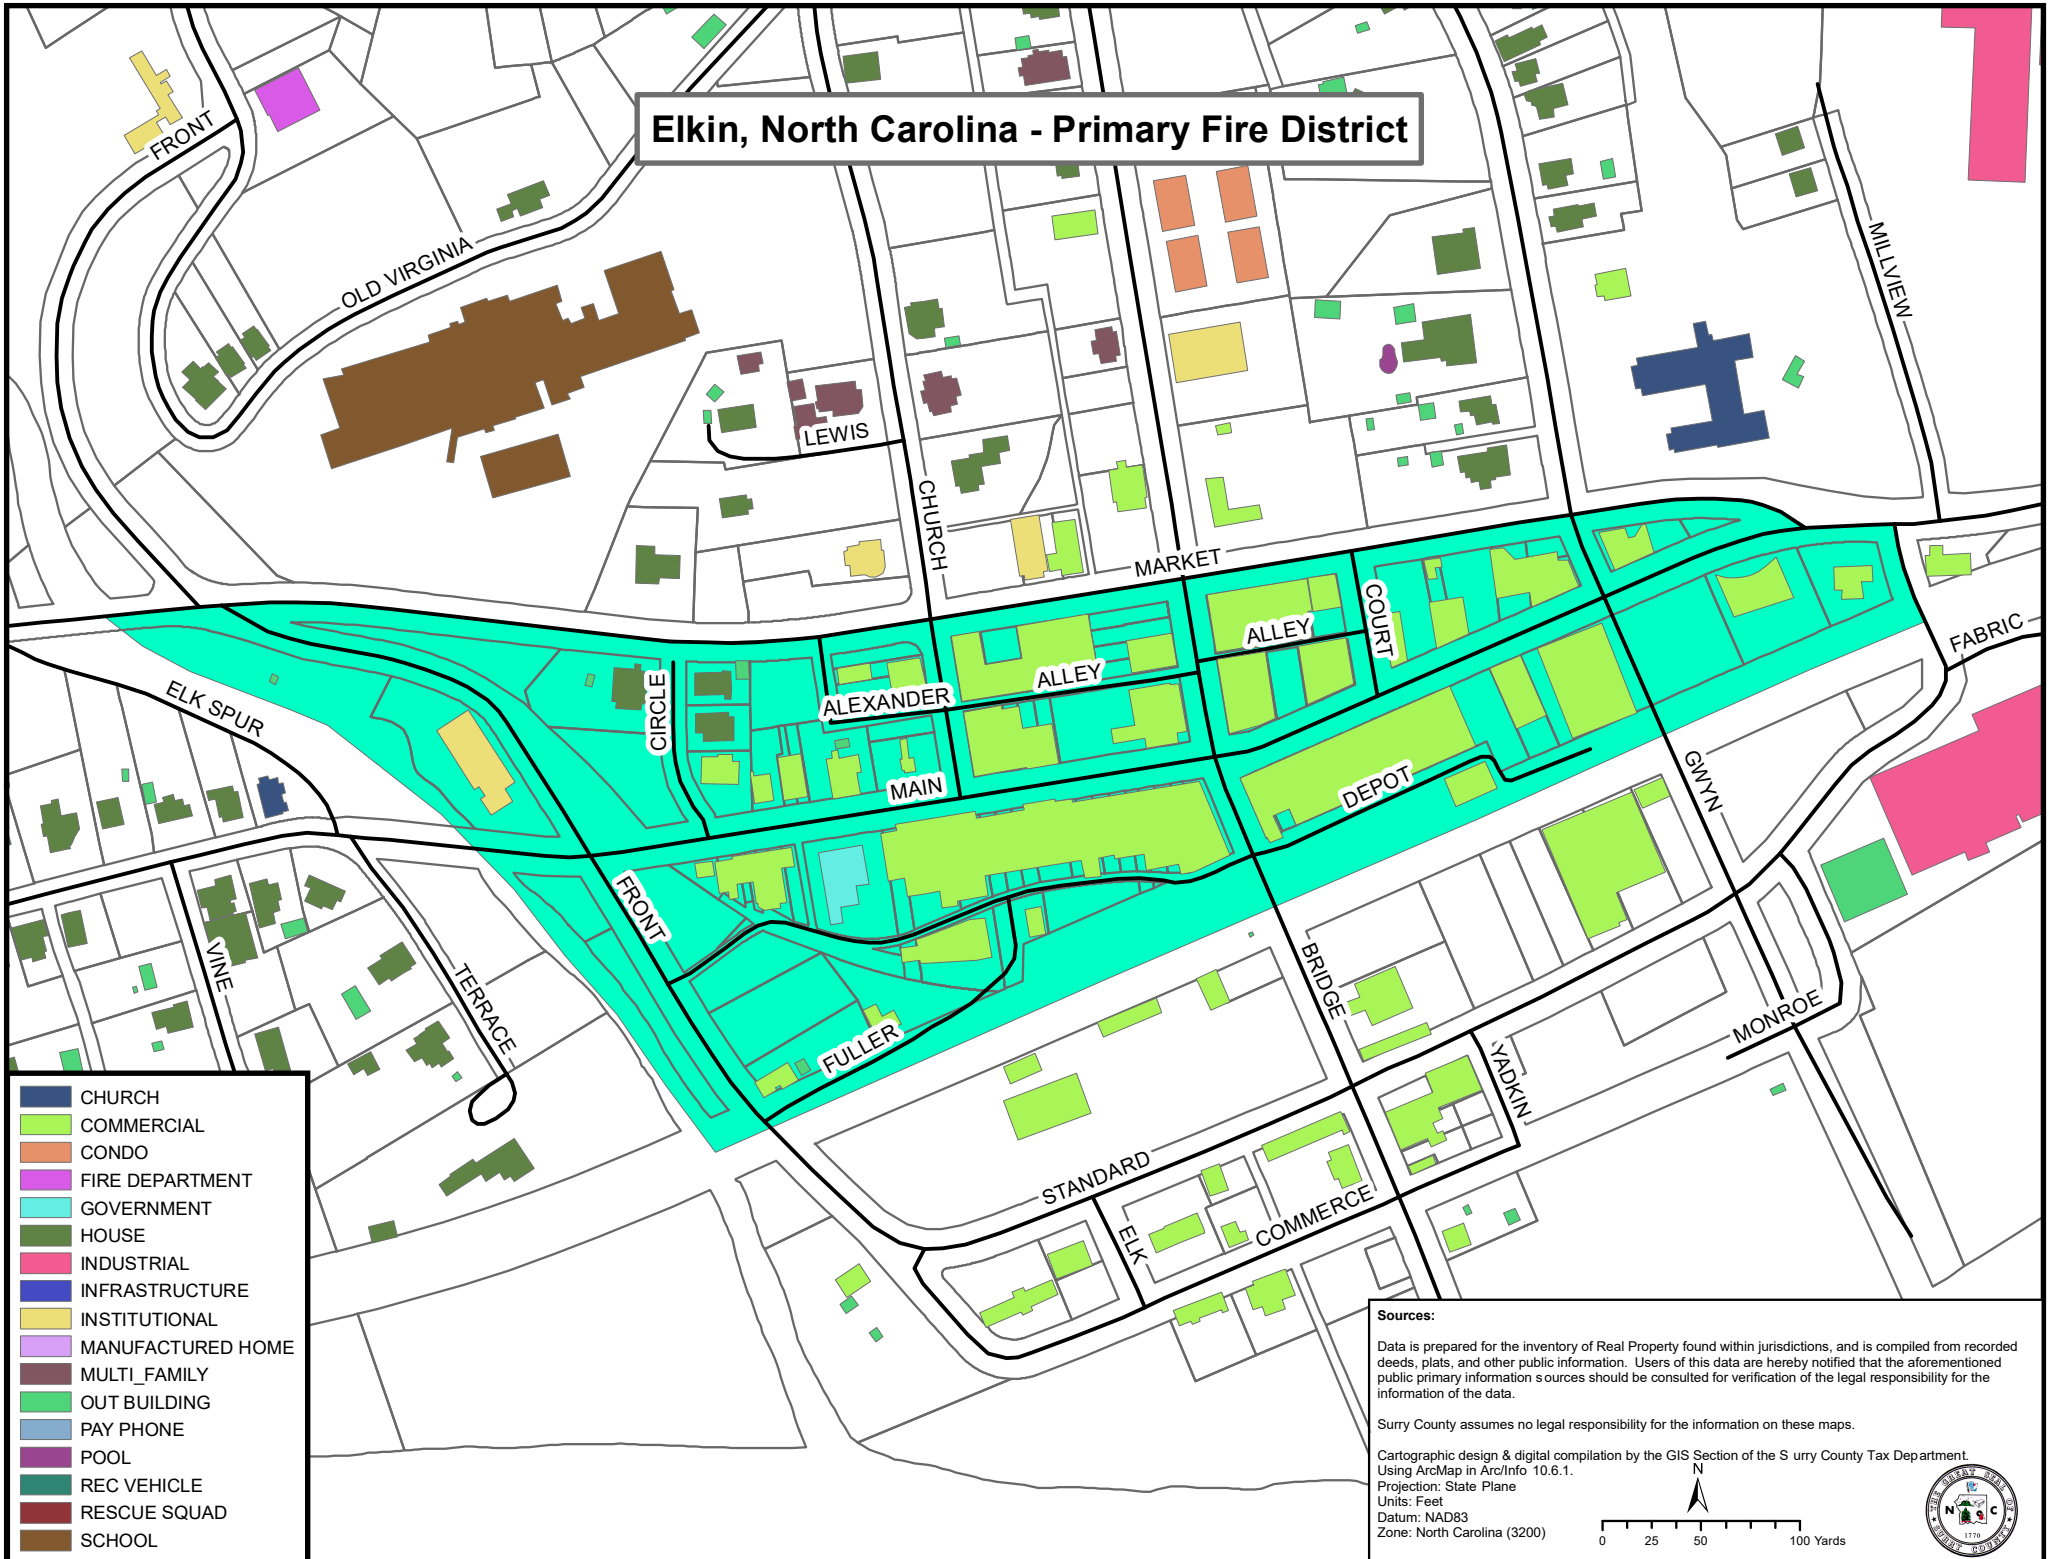

Elkin, North Carolina - Primary Fire District

- CHURCH
- COMMERCIAL
- CONDO
- FIRE DEPARTMENT
- GOVERNMENT
- HOUSE
- INDUSTRIAL
- INFRASTRUCTURE
- INSTITUTIONAL
- MANUFACTURED HOME
- MULTI_FAMILY
- OUT BUILDING
- PAY PHONE
- POOL
- REC VEHICLE
- RESCUE SQUAD
- SCHOOL

Sources:
 Data is prepared for the inventory of Real Property found within jurisdictions, and is compiled from recorded deeds, plats, and other public information. Users of this data are hereby notified that the aforementioned public primary information sources should be consulted for verification of the legal responsibility for the information of the data.

Surry County assumes no legal responsibility for the information on these maps.

Cartographic design & digital compilation by the GIS Section of the S urry County Tax Department.
 Using ArcMap in ArcInfo 10.6.1.
 Projection: State Plane
 Units: Feet
 Datum: NAD83
 Zone: North Carolina (3200)